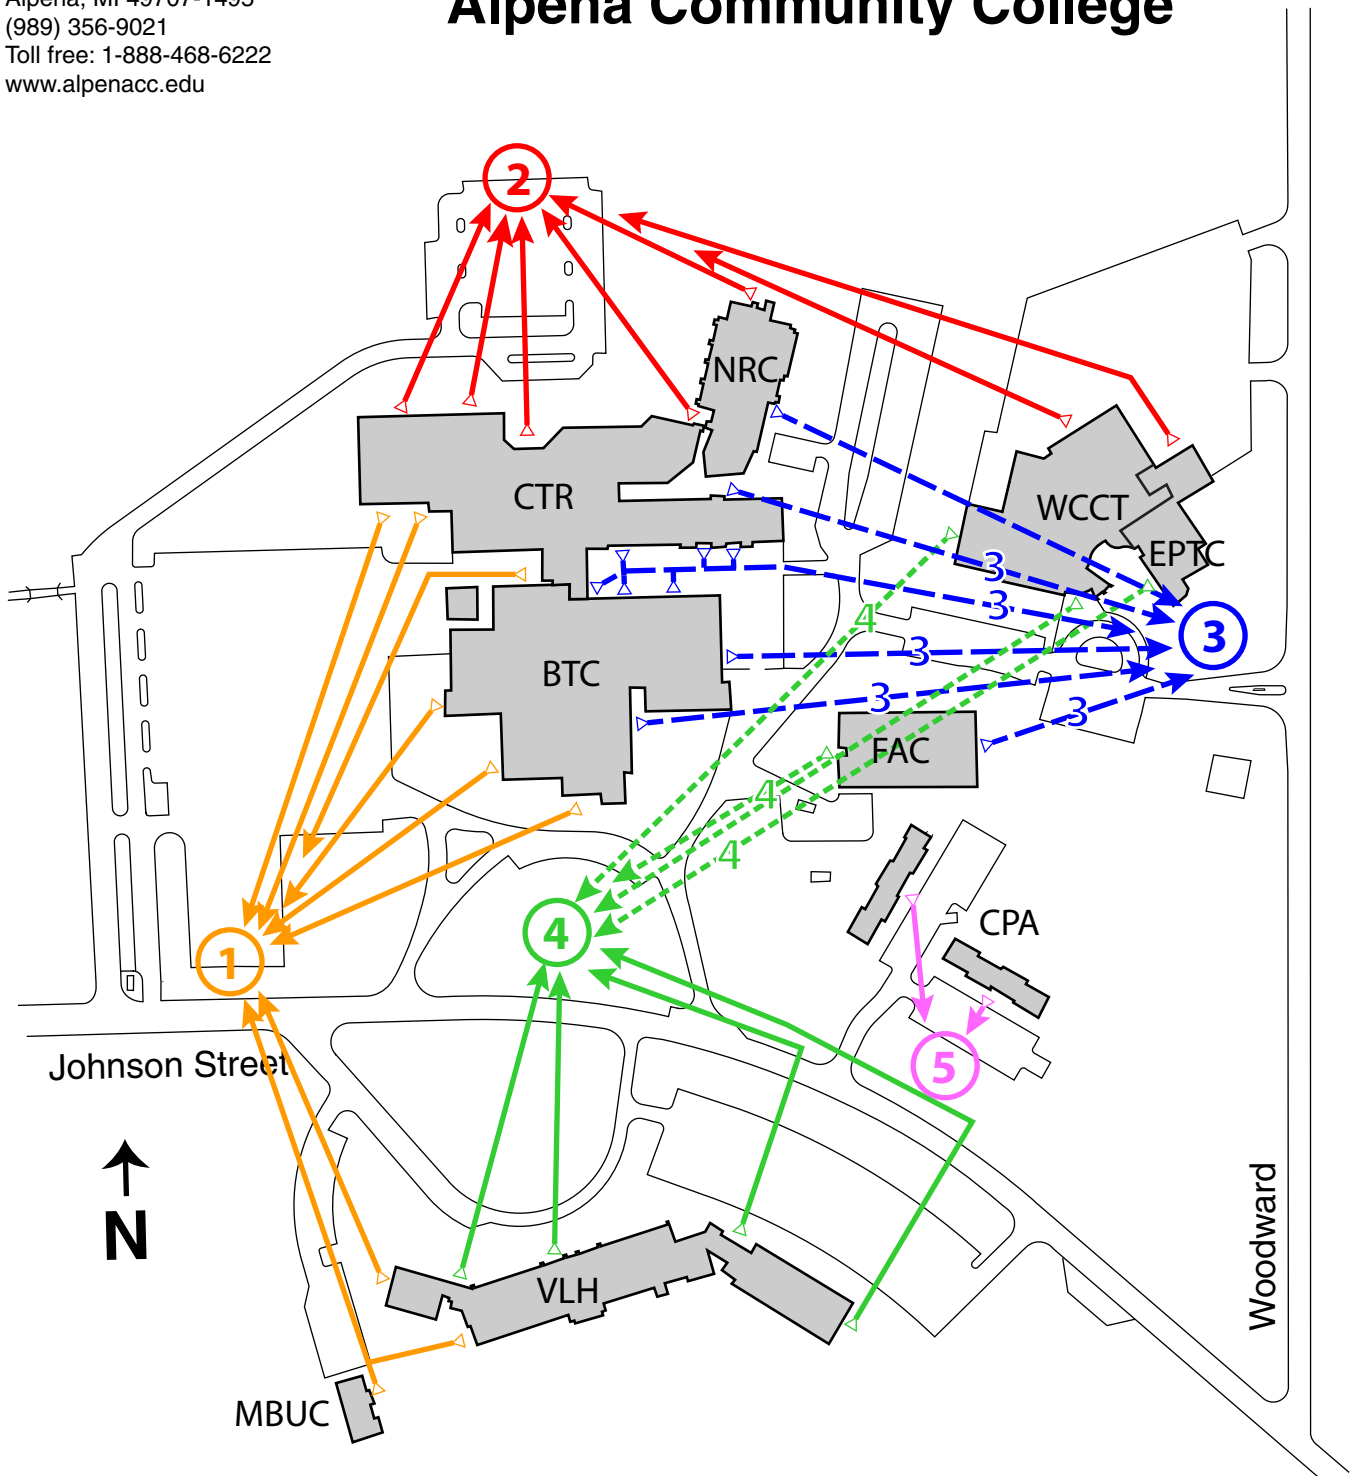

Building Evacuation Map

Alpena Campus

Alpena Community College

- 1 — "B" parking lot near the main entry sign.
- 2 — At the north end of the "C" parking lot at the point furthest from the building.
- 3 — Near the EPTC entrance between the solar panels and Woodward Street.
- 4 — Directly in front of Besser Technical Center near the block wall sign.
- 5 — Between the south College Park Apartments parking lot and Johnson Street.